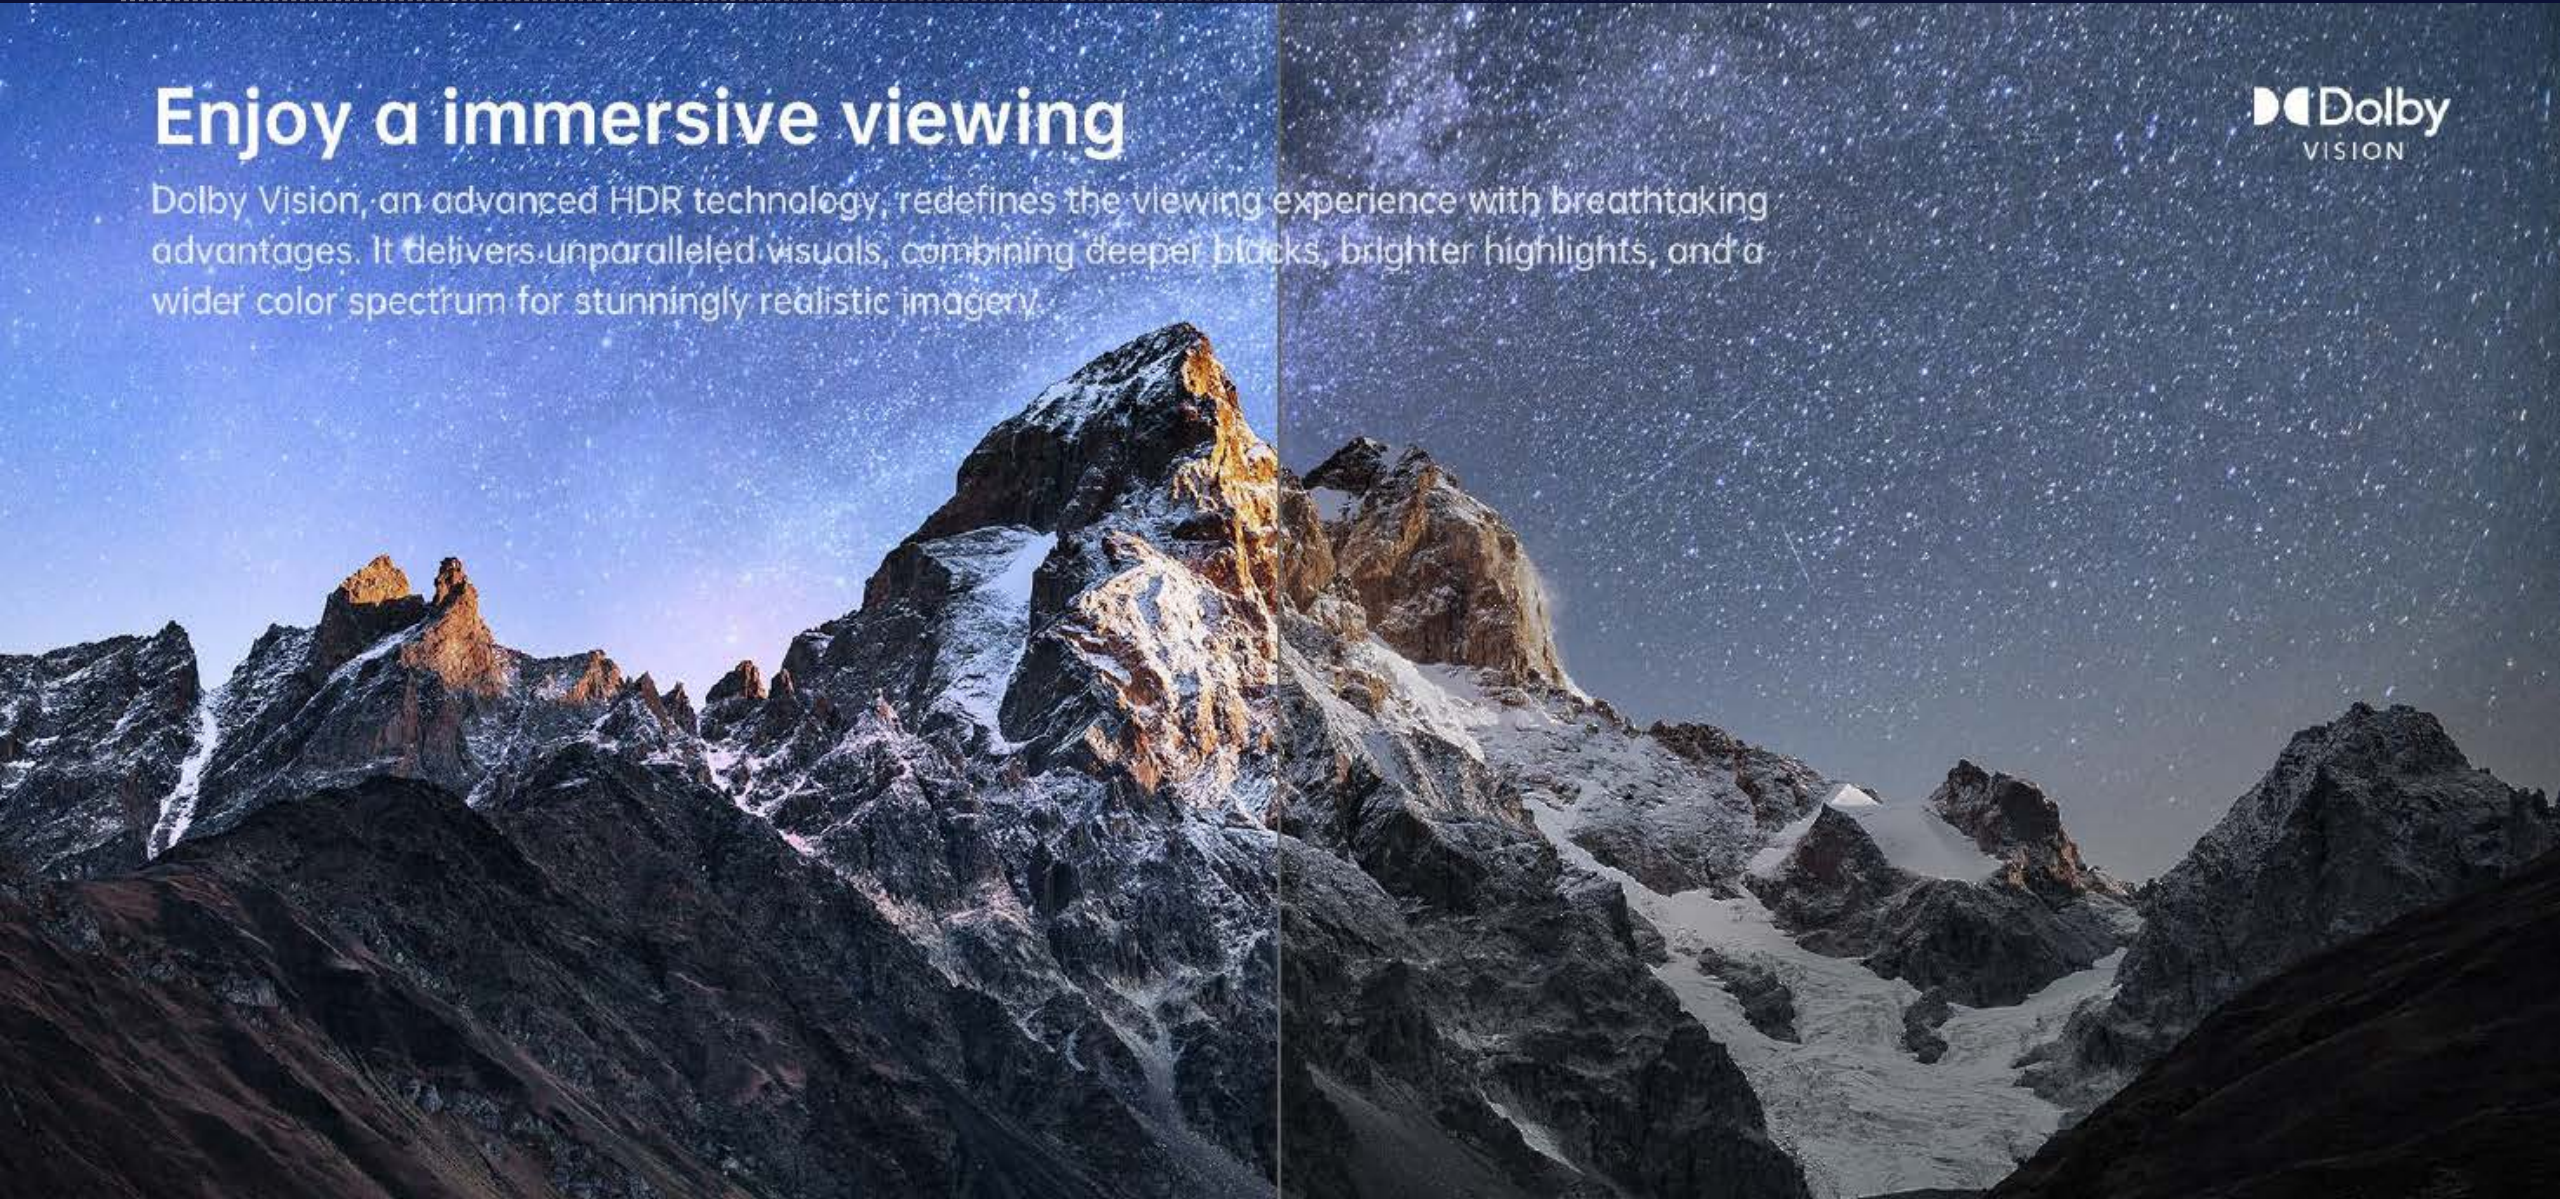

Новые функции

- Dolby Vision
- Dolby Atmos
- MEMC
- Новый дизайн интерфейса

Новый внешний вид

Dolby VISION

Enjoy a immersive viewing

Dolby Vision, an advanced HDR technology, redefines the viewing experience with breathtaking advantages. It delivers unparalleled visuals, combining deeper blacks, brighter highlights, and a wider color spectrum for stunningly realistic imagery.